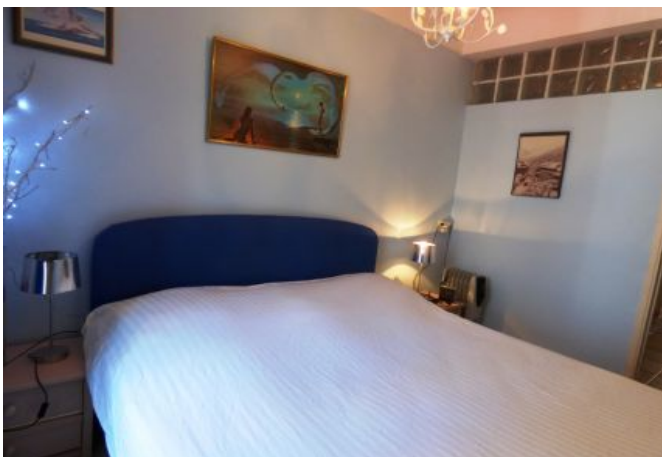

- ✓ 2 min to le Palais des Festivals
- ✓ Bedrooms : 2
- ✓ 2 min far from the nearest train station
- ✓ Bed(s) : 3
- ✓ Superficy : 50 m²
- ✓ Bath(s) : 1

19 Rue Jean de Riouffe
06400 Cannes

+33 (0)6 62 84 01 01

Description

Classic 2 bedrooms in traditional building on the 2nd floor with no lift.

6 meter balcony suitable for banner , direct access to palais!
It will accommodate up to guests 3/4 in :

- 1 bedroom with double bed,
- 1 bedroom with 2 single beds,
- Main room with balcony and a convertible sofa bed,
- Separate kitchen fully equipped with table,
- 1 bathroom with shower,
- 1 separate toilet.

Caractéristiques

Floor : 2	beds : 3	wcs : 1
distance from palais : 2	bathrooms : 1	distance from train station : 2
microwave	wifi	convertible / sofa bed
tv	ac	equipped kitchen
reversilble ac	Oven	washer
independent toilet		

Photos

Photos

CLASSIC 2 BEDROOMS 2 min from Palais des Festivals

Ref. A2B12

Localisation

All the shops, café, bars, restaurants at your door. MOST CONVENIENT LOCATION