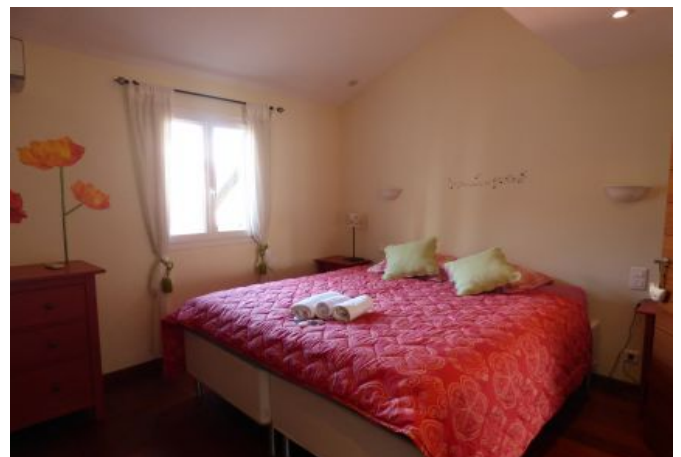

+33 (0)6 62 84 01 01

Description

This great MODERN STYLISH DUPLEX 2 bedrooms is located on the 4nd floor of a small residence (with no lift). Spacious main room opening on a covered terrace with outdoor furniture. Double glazed windows. It will accommodate up to 2/5 guests in:

- 1 bedroom with 2 twins beds (can be made as double bed)
- 1 large master bedroom (2 twins bed) on upper level, each with ensuite bathroom,
- 1 convertible sofa bed in main room.
- 2 bathrooms en suite : 1 with bathtub & wc upper level & 1 with shower & wc lower level.
- Fully equipped American kitchen , dining area , TV . Wifi, AC

LUXURIOUS DUPLEX WITH TERRACE ACCOMMODATION SEA / PORT/ PALAIS VIEW.
ALSO IN THE SAME BUILDING 2 other 2 bedrooms A2B22 & A2B23

Caractéristiques

Floor : 3

distance from palais : 3

terrace

convertible / sofa bed

tv

reversilble ac

Photos

Photos

MODERN DUPLEX 2 BEDROOMS 3 mn from Palais des Festivals

Ref. A2B24

Localisation

Great sea view, just in the center, shops, restaurants and bus stop. PRESTIGIOUS PALAIS LOCATION