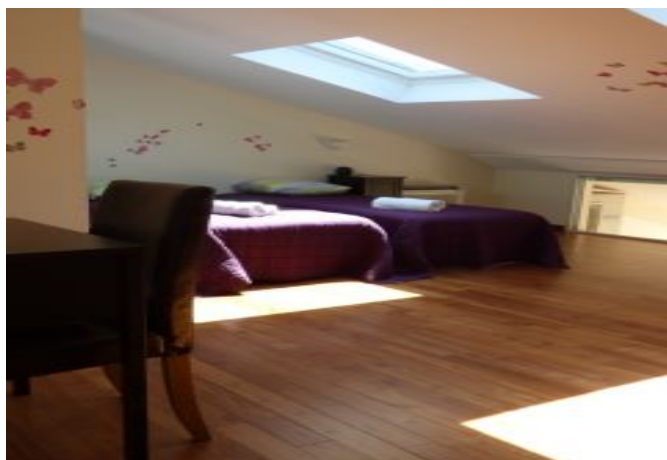

- 1 bedroom with 2 twins beds (can be made as double bed)
- 1 large master bedroom (2 twins bed) on upper level, each with ensuite bathroom,
- 1 convertible sofa bed in main room.
- 2 bathrooms en suite : 1 with bathtub & wc upper level & 1 with shower & wc lower level.
- Fully equipped American kitchen , dining area , TV . Wifi, AC

LUXURIOUS DUPLEX WITH TERRACE ACCOMMODATION SEA / PORT/ PALAIS VIEW.
ALSO IN THE SAME BUILDING 2 other 2 bedrooms A2B22 & A2B23

Caractéristiques

Floor : 3

beds : 4

wcs : 2

distance from palais : 3

distance from train station : 5

bathrooms : 2

terrace

wifi

tv

convertible / sofa bed

ac

reversilble ac

equipped kitchen

washer

Photos

Photos

MODERN DUPLEX 2 BEDROOMS 3 mn from Palais des Festivals

Ref. A2B24

Localisation

Great sea view, just in the center, shops, restaurants and bus stop. PRESTIGIOUS PALAIS LOCATION