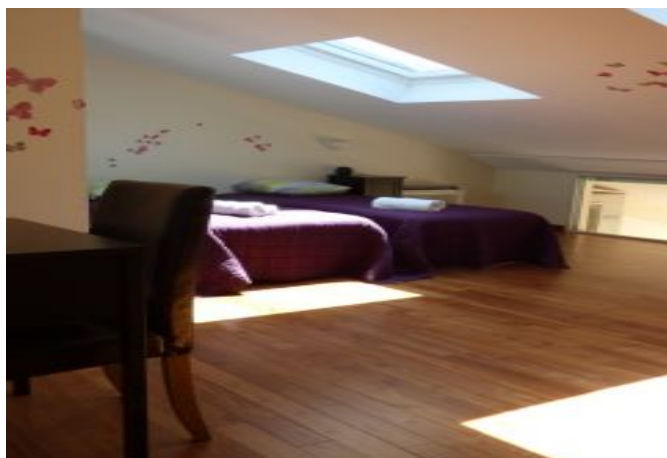

- 1 bedroom with 2 twins beds (can be made as double bed)
- 1 large master bedroom (2 twins bed) on upper level, each with ensuite bathroom,
- 1 convertible sofa bed in main room.
- 2 bathrooms en suite : 1 with bathtub & wc upper level & 1 with shower & wc lower level.
- Fully equipped American kitchen , dining area , TV . Wifi, AC

LUXURIOUS DUPLEX WITH TERRACE ACCOMMODATION SEA / PORT/ PALAIS VIEW.
ALSO IN THE SAME BUILDING 2 other 2 bedrooms A2B22 & A2B23

Caractéristiques

Floor : 3

distance from palais : 3

terrace

convertible / sofa bed

tv

reversilble ac

Photos

Photos

MODERN DUPLEX 2 BEDROOMS 3 mn from Palais des Festivals

Ref. A2B24

Localisation

Great sea view, just in the center, shops, restaurants and bus stop. PRESTIGIOUS PALAIS LOCATION