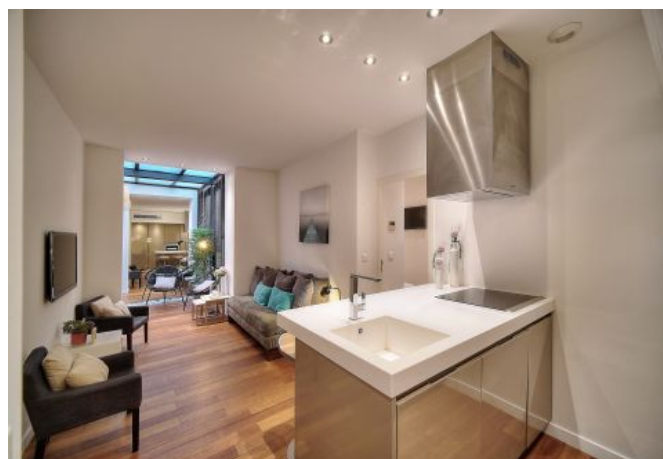

Description

Pretty newly refitted 4 bedrooms, spacious, modern design, in a traditional building on the 1st floor with no lift.

It will accommodate up to 8 guests in 4 bedrooms with :

- 2 single beds each (that can be made double)
- 4 bathrooms with shower and toilets.
- Features 2 American (luxury) kitchens with dining table one leading to a covered patio
- 2 Main rooms (one with separate office corner).

TOP LOCATION & COMFORT 4 BEDROOMS 4 BATHROOMS.

Caractéristiques

Floor : 1	beds : 8	wcs : 4
distance from palais : 3	distance from train station : 2	bathrooms : 4
convertible / sofa bed	equipped kitchen	tv
reversilble ac	heater	clothes dryer
microwave	wifi	dishwasher

Photos

Photos

Photos

Photos

Photos

Photos

Photos

Photos