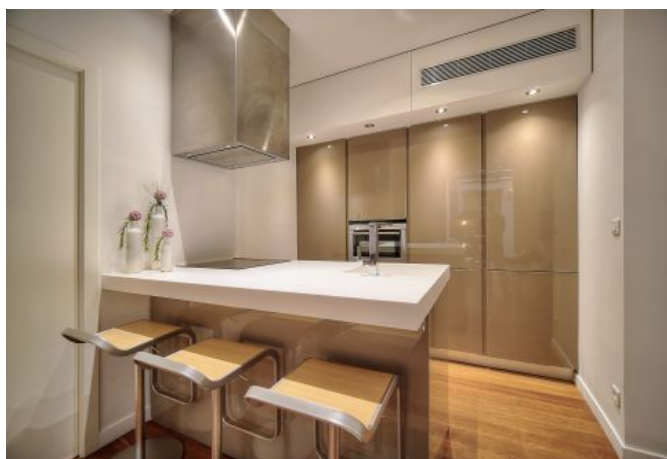

Description

Pretty newly refitted 4 bedrooms, spacious, modern design, in a traditional building on the 1st floor with no lift.

It will accommodate up to 8 guests in 4 bedrooms with :

- 2 single beds each (that can be made double)
- 4 bathrooms with shower and toilets.
- Features 2 American (luxury) kitchens with dining table one leading to a covered patio
- 2 Main rooms (one with separate office corner).

TOP LOCATION & COMFORT 4 BEDROOMS 4 BATHROOMS.

Caractéristiques

Floor : 1	beds : 8	wcs : 4
distance from palais : 3	distance from train station : 2	bathrooms : 4
convertible / sofa bed	equipped kitchen	tv
reversilble ac	heater	clothes dryer
microwave	wifi	dishwasher

Photos

Photos

Photos

Photos

Photos

Photos

Photos

Photos