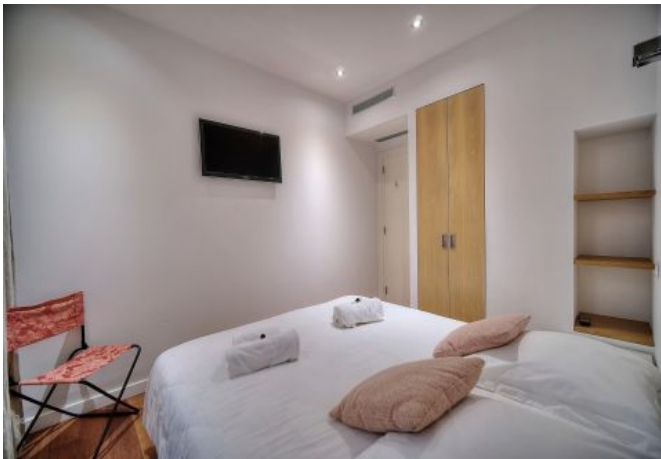

Description

Pretty newly refitted 4 bedrooms, spacious, modern design, in a traditional building on the 1st floor with no lift.

It will accommodate up to 8 guests in 4 bedrooms with :

- 2 single beds each (that can be made double)
- 4 bathrooms with shower and toilets.
- Features 2 American (luxury) kitchens with dining table one leading to a covered patio
- 2 Main rooms (one with separate office corner).

TOP LOCATION & COMFORT 4 BEDROOMS 4 BATHROOMS.

Caractéristiques

Floor : 1	beds : 8	wcs : 4
distance from palais : 3	distance from train station : 2	bathrooms : 4
convertible / sofa bed	equipped kitchen	tv
reversilble ac	heater	clothes dryer
microwave	wifi	dishwasher

Photos

Photos

Photos

Photos

Photos

Photos

Photos

Photos