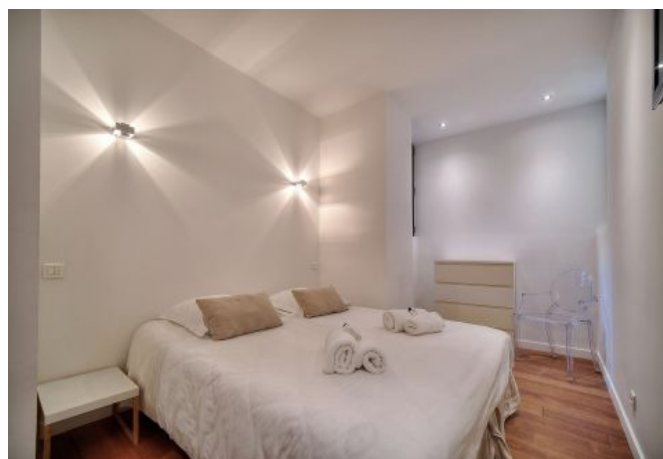

Description

Pretty newly refitted 4 bedrooms, spacious, modern design, in a traditional building on the 1st floor with no lift.

It will accommodate up to 8 guests in 4 bedrooms with :

- 2 single beds each (that can be made double)
- 4 bathrooms with shower and toilets.
- Features 2 American (luxury) kitchens with dining table one leading to a covered patio
- 2 Main rooms (one with separate office corner).

TOP LOCATION & COMFORT 4 BEDROOMS 4 BATHROOMS.

Caractéristiques

Floor : 1	beds : 8	wcs : 4
distance from palais : 3	distance from train station : 2	bathrooms : 4
convertible / sofa bed	equipped kitchen	tv
reversilble ac	heater	clothes dryer
microwave	wifi	dishwasher

Photos

Photos

Photos

Photos

Photos

Photos

Photos

Photos