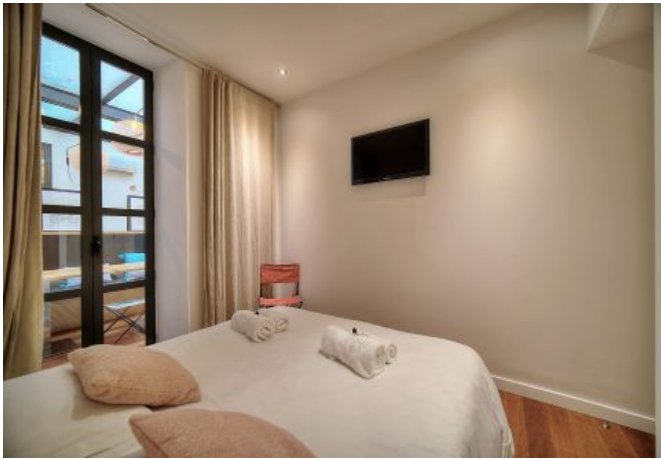

Description

Pretty newly refitted 4 bedrooms, spacious, modern design, in a traditional building on the 1st floor with no lift.

It will accommodate up to 8 guests in 4 bedrooms with :

- 2 single beds each (that can be made double)
- 4 bathrooms with shower and toilets.
- Features 2 American (luxury) kitchens with dining table one leading to a covered patio
- 2 Main rooms (one with separate office corner).

TOP LOCATION & COMFORT 4 BEDROOMS 4 BATHROOMS.

Caractéristiques

Floor : 1	beds : 8	wcs : 4
distance from palais : 3	distance from train station : 2	bathrooms : 4
convertible / sofa bed	equipped kitchen	tv
reversilble ac	heater	clothes dryer
microwave	wifi	dishwasher

Photos

Photos

Photos

Photos

Photos

Photos

Photos

Photos