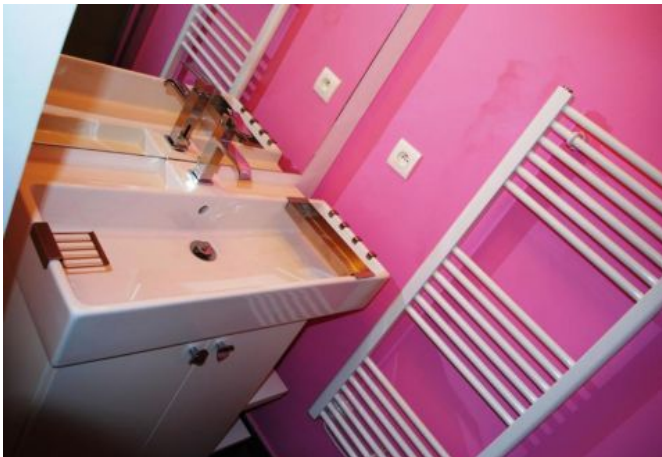

Description

Comtemporary DUPLEX 4 bedrooms in classic building on the ground floor with mezzanine. It will accomodate up to 4/8 guests in :

- 4 bedrooms with 2 twins beds each,
- Separate kitchen fully equipped opening on the main room,
- 1 bathroom,
- 2 shower room and 3 toilets.

STYLE AND MOST CONVENIENT LAY OUT

Caractéristiques

distance from train station : 14

bathrooms : 3

beds : 8

distance from palais : 10

terrace

wifi

tv

heater

independent toilet

equipped kitchen

dishwasher

Photos

Photos

Photos