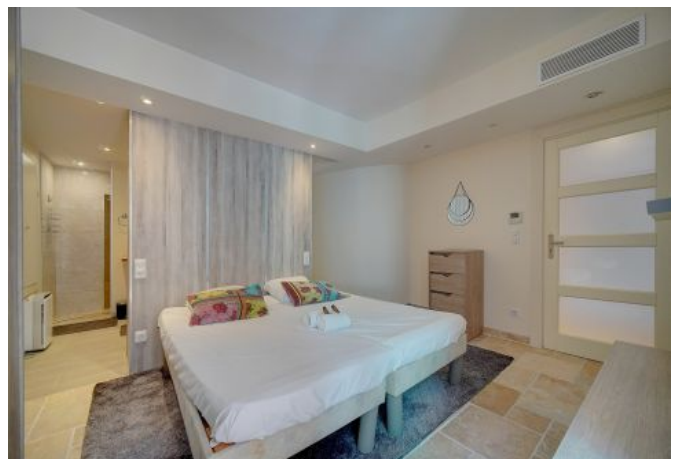

Description

Atypical 2 bedroom apartment situated in Suquet, few steps away from Palais, beaches and Croisette.

Capacity : 4 guest

1 ensuite bedroom with twin beds and shower room

1 bedroom with double bed

equipped kitchen

Photos

Photos

2 BEDROOM FLAT with terrace, 9 min to Palais

Ref. A2B220

Localisation

croisette, rue felix faure, cannes, côte d'azur, palais des festivals, france