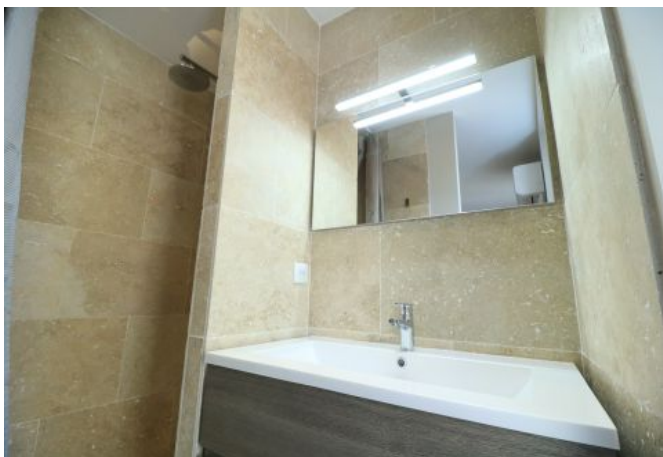

## Description

Modern and functional 2 bedrooms apartment on the 3rd floor in a building without elevator

It has a capacity of 2/6 people in:

- 2 bedrooms with 2 single beds each
- 1 shower room en suite
- 1 independent shower room
- 1 separate WC
- 1 Sofa Bed Comfortable in the living room
- A pleasant main room with dining table
- An open and equipped kitchen,

## Caractéristiques

Floor : 3

beds : 4

wcs : 1

distance from palais : 1

distance from train station : 1

bathrooms : 2

dishwasher

equipped kitchen

microwave

wifi

tv

ac

heater

convertible / sofa bed

independent toilet

## Photos