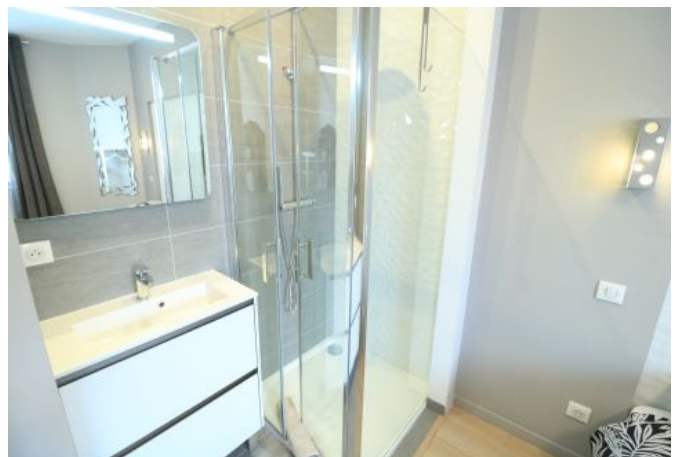

Description

Modern and functional 3 bedroom located on the 3rd floor of a building without elevator

It has a capacity of 3/6 people in:

- 3 twin bedrooms
- 1 shower room en suite
- 1 independent shower room
- 1 separate WC
- A pleasant main room with dining table
- An open and equipped kitchen,

Floor : 3

tv

independent toilet

dishwasher

distance from palais : 9

wifi

equipped kitchen

Photos