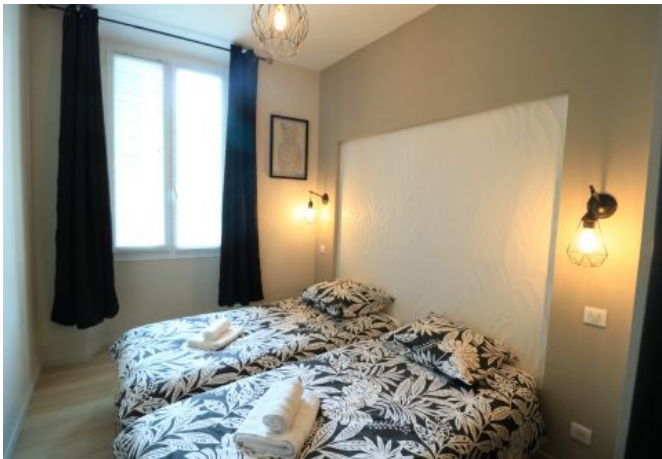

- ✓ 9 min to le Palais des Festivals
- ✓ Bedrooms : 3
- ✓ 5 min far from the nearest train station
- ✓ Bed(s) : 6
- ✓ Superficy : 68 m²
- ✓ Bath(s) : 2

2 rue lecerf (3ème droite)
06400 cannes

+33 (0)6 62 84 01 01

Description

Modern and functional 3 bedroom located on the 3rd floor of a building without elevator

It has a capacity of 3/6 people in:

- 3 twin bedrooms
- 1 shower room en suite
- 1 independent shower room
- 1 separate WC
- A pleasant main room with dining table
- An open and equipped kitchen,

Floor : 3

tv

independent toilet

dishwasher

distance from palais : 9

wifi

equipped kitchen

Photos

Photos

3 Bedrooms refitted & Modern 9 min from the Palais

Ref. A3B97

Localisation

palais des festivals, croisette, rue d'antibes, gare sncf