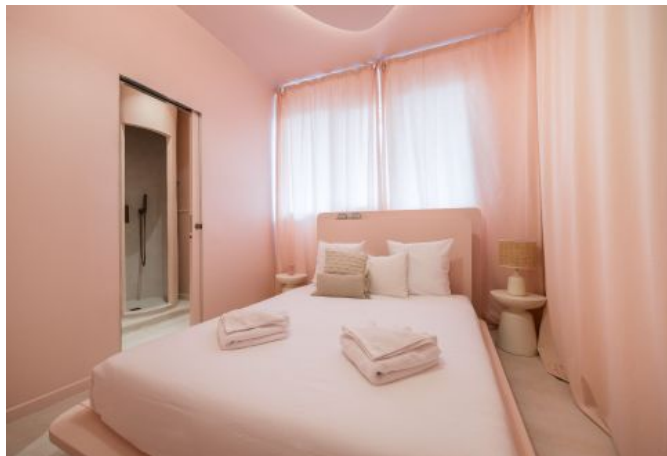

Description

Romantic apartment 7 minutes walk from the Palace, on the ground floor.

It comfortably accommodates 2 to 4 people with:

- 2 bedrooms with a double bed (160x200cm) including one with en-suite bathroom
- 1 shared bathroom with wc
- 1 living room with ball pool
- A fully equipped kitchen
- 1 small dining room
- A laundry room

High-speed WiFi, double glazing, reversible air conditioning in each room

Caractéristiques

Sleeping capacity : 4

beds : 2

reversilble ac

Oven

distance from train station : 2

bathrooms : 2

equipped kitchen

washer

distance from palais : 7

wcs : 1

tv

Photos

Photos

A2B252-BOU ROMANTIC 2 BEDROOM APARTMENT 7 minutes from the Palais des Festivals