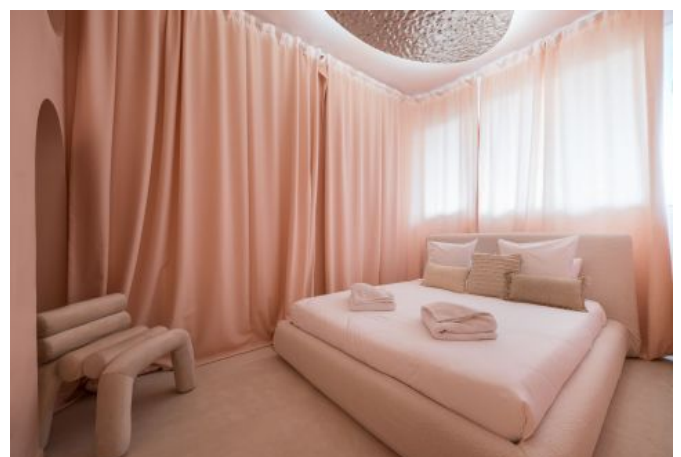

Description

Romantic apartment 7 minutes walk from the Palace, on the ground floor.

It comfortably accommodates 2 to 4 people with:

- 2 bedrooms with a double bed (160x200cm) including one with en-suite bathroom
- 1 shared bathroom with wc
- 1 living room with ball pool
- A fully equipped kitchen
- 1 small dining room
- A laundry room

High-speed WiFi, double glazing, reversible air conditioning in each room

Caractéristiques

Sleeping capacity : 4

beds : 2

reversilble ac

Oven

distance from train station : 2

bathrooms : 2

equipped kitchen

washer

distance from palais : 7

wcs : 1

tv

Photos

Photos

A2B252-BOU ROMANTIC 2 BEDROOM APARTMENT 7 minutes from the Palais des Festivals