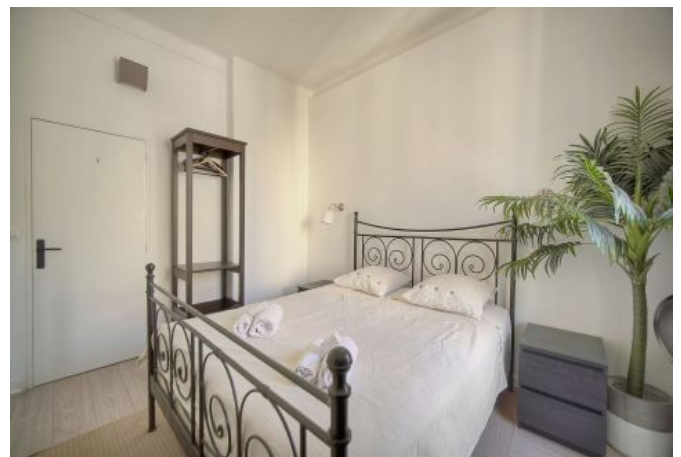

Description

High celiling and luminous apartment in Cannes Center.

Capacity : 4 guests

1 bedroom with double bed

Bedcouch in the living room

Kitchen (expresso cofee machine)

Bathroom with bath, shower and toilet

Ac in main room , Dyson fan in the bedroom

Character apartment in Cannes center

Caractéristiques

Floor : 2

beds : 1

wcs : 1

distance from train station : 2

bathrooms : 1

wifi

tv

Partial Air conditioning

convertible / sofa bed

equipped kitchen

microwave

Photos

Photos