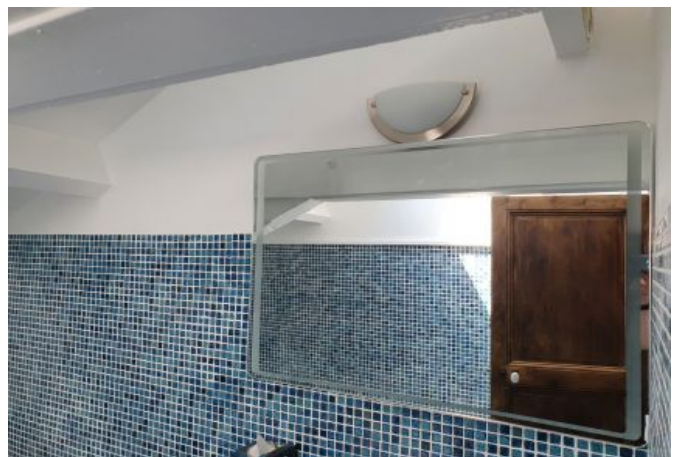

equipped kitchen

wifi

Sleeping capacity : 4

terrace /balcony area : 30m²

washer

tv

Photos

Photos