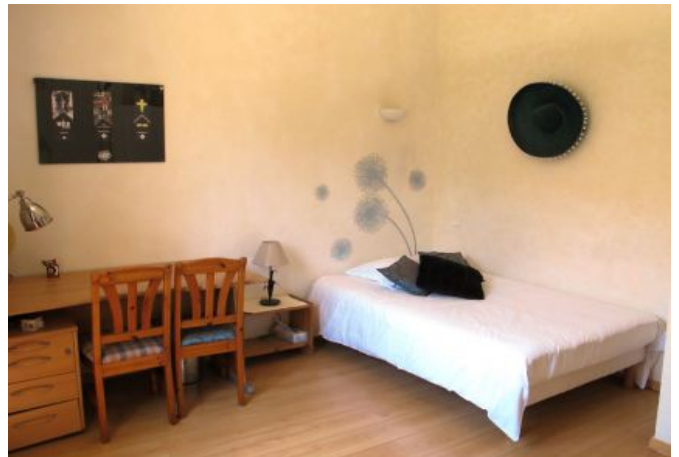

Description

Quiet residential area this beautiful villa (4bedrooms) with large garden, 150 m² on 2 floors.

It will accommodate up to 4/8 guests in:

Ground floor:

- 1 large double living room with dining area,
- Open kitchen fully equipped,
- 1 bedroom with 1 double bed and bathroom.

1st floor :

- 1master Bedroom with 1double bed and bathroom,
- 1 bedroom with 1double bed,
- 1 bedroom with 2 single beds,
- 1bathroom and separate toilet.

Garden out with outdoor BBQ area, dining and lounge area.

JUST NEAR THE PALM BEACH AND 5 MNS FROM PALAIS WITH CAR OR DIRECT BUS.

Caractéristiques

bathrooms : 3

beds : 4

terrace

equipped kitchen

washer

distance from train station : 25

distance from palais : 22

wifi

microwave

Sleeping capacity : 4/8

tv

dishwasher

Photos

Photos