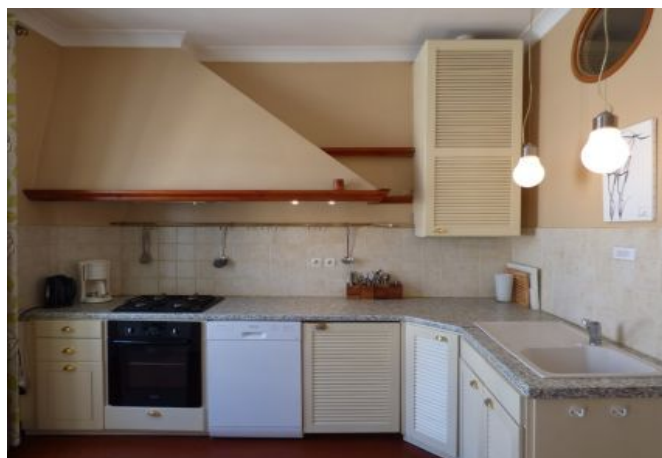

Description

This classic and bright 2 bedrooms is located a standard building on the 2nd floor (with no lift) .

It will accomodate up to 2/4 guests :

- 1 main bedroom with 1 double bed opening on balcony,
- 1 smaller bedroom with 2 bunk bed,
- the bottom bed is standard the upper bed smaller,
- 1 bathroom with shower and toilet independant access,
- Open equiped kitchen with dining area,
- Main room opening on balcony,
- Double glazed window.

balcony

wcs : 2

bathrooms : 2

dishwasher

wifi

Photos

Photos

Localisation