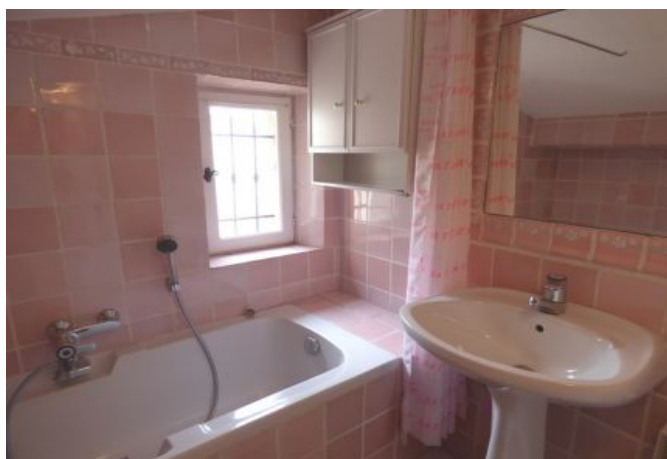

- ✓ 5 min to le Palais des Festivals
- ✓ Bedrooms : 2
- ✓ 7 min far from the nearest train station
- ✓ Bed(s) : 3
- ✓ Superficy : 65 m²
- ✓ Bath(s) : 2

9 Rue de la Miséricorde
06400 Cannes

+33 (0)6 62 84 01 01

Description

This nice and charming 2 bedrooms duplex is in a classic building on the 2nd floor (with no lift).

It will accommodate up to 2/5 guests , in :

- 1 bedroom with 2 single beds,
- 1 bedroom upstairs with double bed,
- a convertible sofa bed in the main room,
- 2 bathrooms with bath and toilet,
- Separate kitchen equipped.

Caractéristiques

beds : 3

bathrooms : 2

balcony

heater

washer

wcs : 2

Floor : 2

wifi

convertible / sofa bed

distance from palais : 5

tv

equipped kitchen

Photos

Photos

Photos