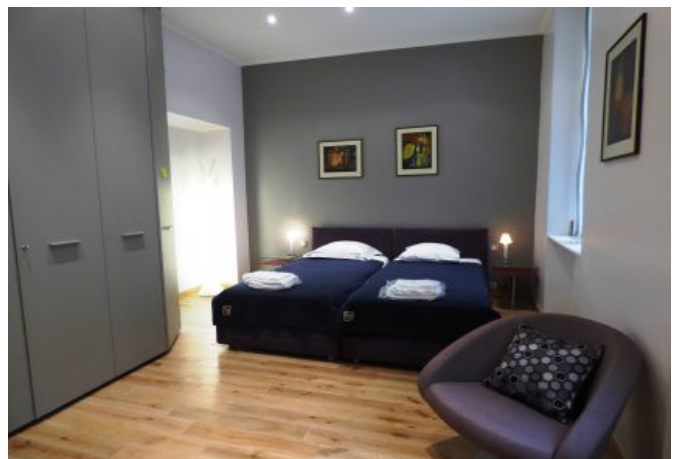

Description

This exceptional large 2 bedrooms is located just near the palais red carpet on the 1st floor with no lift of a standing residence.

It will accomodate up to 2/4 guests in :

- 1 master bedroom with 2 single beds and ensuite bathroom,
- one bedroom with 2 single beds and one other bathroom,
- 2 toilets,
- Fully equipped separate kitchen.
- Double living room with dining area.

Plasma TV, WIFI

Air Conditioning in Master bedroom.

EXCEPTIONAL LOCATION, LUXURY FLAT

Caractéristiques

bathrooms : 2

wcs : 2

equipped kitchen

tv

Photos

Photos

EXCEPTIONAL 2 BEDROOMS 2 mn from Palais des Festivals

Ref. A2B107

Localisation

Close to croisette shops, restaurants and bus stop. EXCEPTIONAL PRESTIGIOUS LOCATION