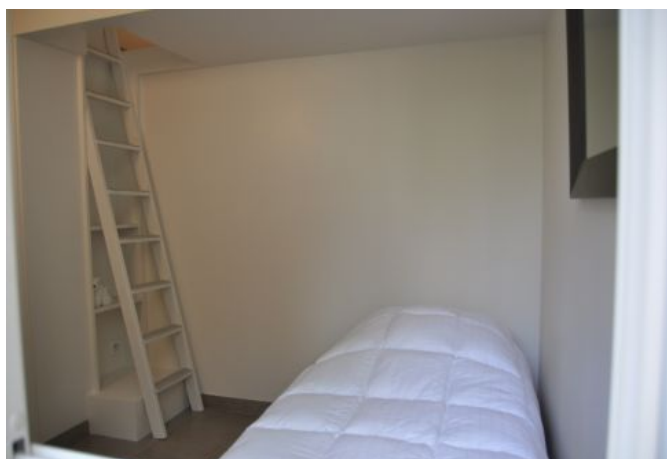

Description

This very convenient and new modern 1 bedroom is in a traditional building on the 1 floor.
It will accommodate up to 1/3 guests in :

- 1 mezzanine double bed,
- The main room with dining area,
- 1 bathroom with shower and toilet,
- Open Kitchen fully equipped,
- Small balcony.

Caractéristiques

Floor : 1

beds : 2

wcs : 1

distance from palais : 13

distance from train station : 15

bathrooms : 1

wifi

tv

reversilble ac

equipped kitchen

washer

balcony

Photos

Photos

MODERN 1 BEDROOM 13 mn from Palais des Festivals