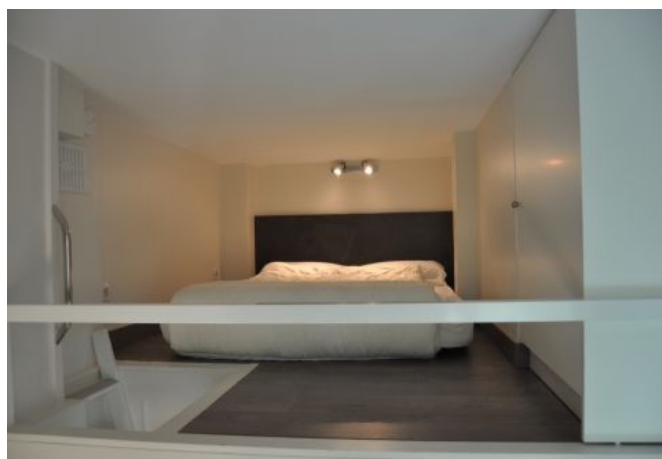

Description

This very convenient and new modern 1 bedroom is in a traditional building on the 1 floor.
It will accommodate up to 1/3 guests in :

- 1 mezzanine double bed,
- The main room with dining area,
- 1 bathroom with shower and toilet,
- Open Kitchen fully equipped,
- Small balcony.

Caractéristiques

Floor : 1

beds : 2

wcs : 1

distance from palais : 13

distance from train station : 15

bathrooms : 1

wifi

tv

reversilble ac

equipped kitchen

washer

balcony

Photos

Photos

MODERN 1 BEDROOM 13 mn from Palais des Festivals