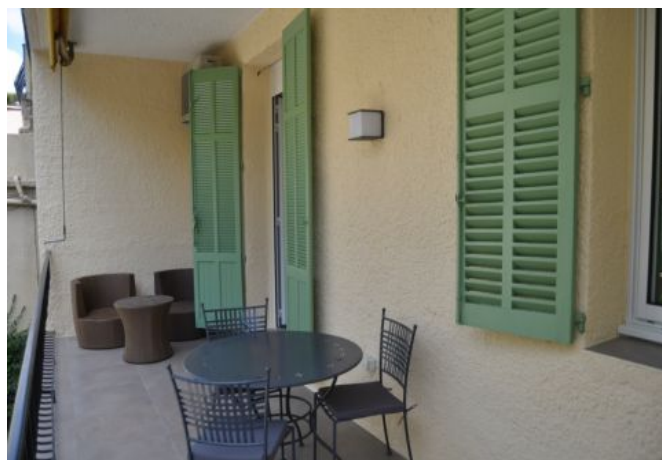

tv

reversilble ac

equipped kitchen

washer

balcony

Photos

Photos

MODERN 1 BEDROOM 13 mn from Palais des Festivals