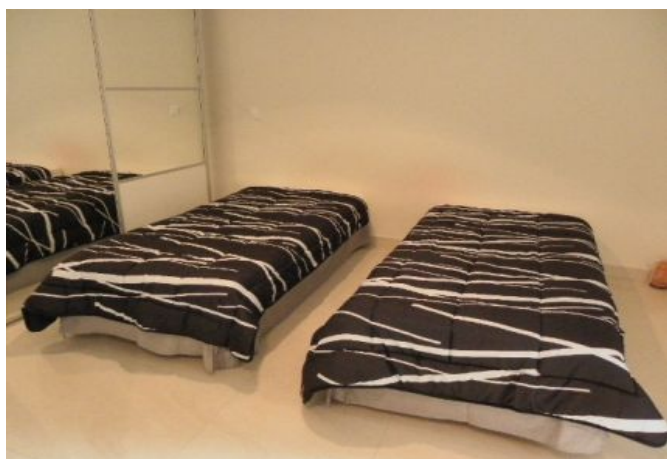

- ✓ 7 min to le Palais des Festivals
- ✓ Bedrooms : 1
- ✓ 10 min far from the nearest train station
- ✓ Bed(s) : 2
- ✓ Superficy : 50 m²
- ✓ Bath(s) : 1

46 Rue Georges Clémenceau
06400 CANNES

+33 (0)6 62 84 01 01

Description

Spacious and confortable 1 bedroom in a modern building on the 2nd floor (with lift).
It will accommodate up to 2/3 guests in :

- 1 bedroom with 2 twins beds,
- 1 convertible bed in main room,
- Kitchen fully equipped (US kitchen),
- 1 bathroom and toilet,
- Nice terrace .

Caractéristiques

Floor : 2	beds : 2	bathrooms : 1
distance from palais : 7	wcs : 1	
dishwasher	lift	terrace
tv	ac	convertible / sofa bed

Photos

Photos

Localisation
