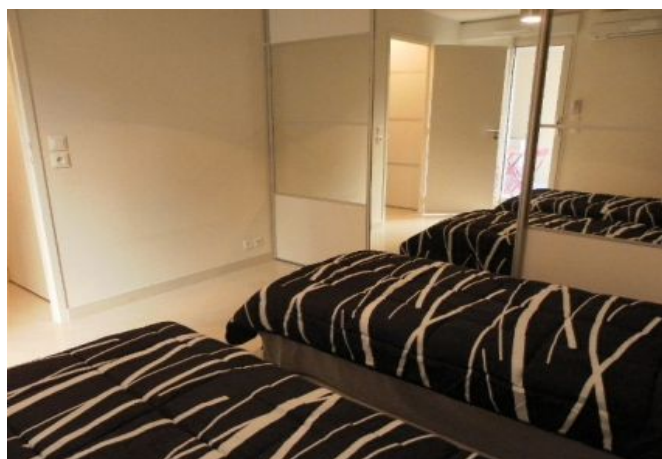

- ✓ 7 min to le Palais des Festivals
- ✓ Bedrooms : 1
- ✓ 10 min far from the nearest train station
- ✓ Bed(s) : 2
- ✓ Superficy : 50 m²
- ✓ Bath(s) : 1

46 Rue Georges Clémenceau
06400 CANNES

+33 (0)6 62 84 01 01

Description

Spacious and confortable 1 bedroom in a modern building on the 2nd floor (with lift).
It will accommodate up to 2/3 guests in :

- 1 bedroom with 2 twins beds,
- 1 convertible bed in main room,
- Kitchen fully equipped (US kitchen),
- 1 bathroom and toilet,
- Nice terrace .

Caractéristiques

Floor : 2	beds : 2	bathrooms : 1
distance from palais : 7	wcs : 1	
dishwasher	lift	terrace
tv	ac	convertible / sofa bed

Photos

Photos

Localisation
