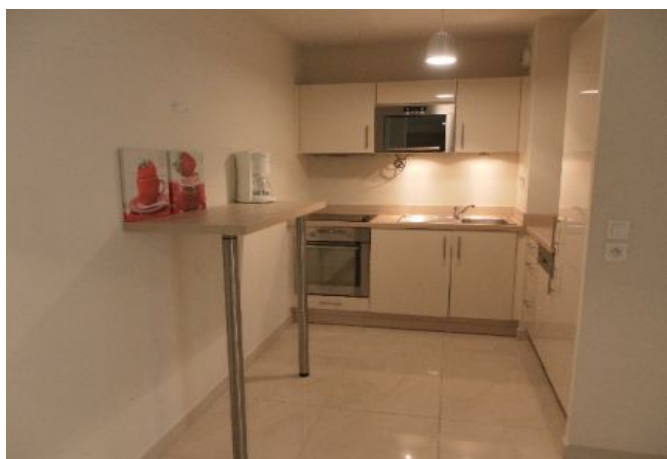

- ✓ 7 min to le Palais des Festivals
- ✓ Bedrooms : 1
- ✓ 10 min far from the nearest train station
- ✓ Bed(s) : 2
- ✓ Superficy : 50 m²
- ✓ Bath(s) : 1

46 Rue Georges Clémenceau
06400 CANNES

+33 (0)6 62 84 01 01

Description

Spacious and confortable 1 bedroom in a modern building on the 2nd floor (with lift).
It will accommodate up to 2/3 guests in :

- 1 bedroom with 2 twins beds,
- 1 convertible bed in main room,
- Kitchen fully equipped (US kitchen),
- 1 bathroom and toilet,
- Nice terrace .

Caractéristiques

Floor : 2	beds : 2	bathrooms : 1
distance from palais : 7	wcs : 1	
dishwasher	lift	terrace
tv	ac	convertible / sofa bed

Photos

Photos

Localisation
