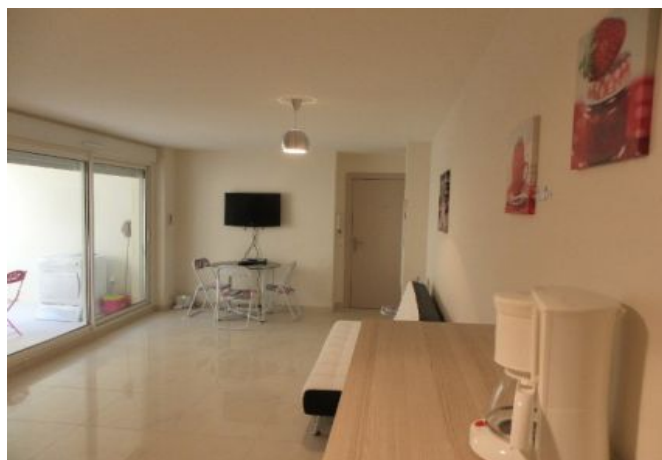

Description

Spacious and confortable 1 bedroom in a modern building on the 2nd floor (with lift).
It will accommodate up to 2/3 guests in :

- 1 bedroom with 2 twins beds,
- 1 convertible bed in main room,
- Kitchen fully equipped (US kitchen),
- 1 bathroom and toilet,
- Nice terrace .

Caractéristiques

Floor : 2	beds : 2	bathrooms : 1
distance from palais : 7	wcs : 1	
dishwasher	lift	terrace
tv	ac	convertible / sofa bed

Photos

Photos

Localisation
