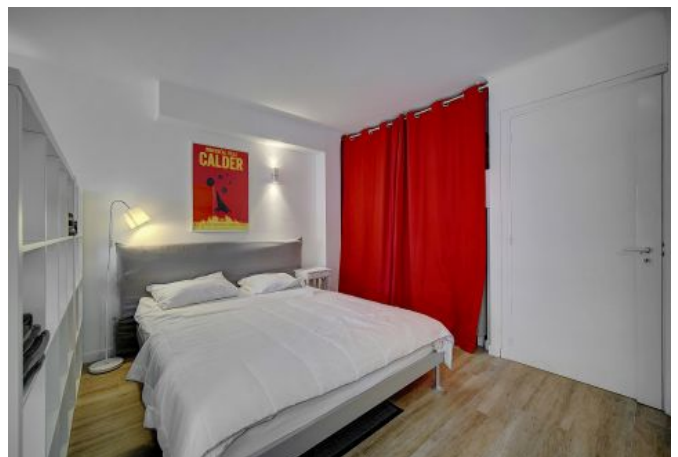

Description

This beautiful studio is located on the 2nd floor of a hotel-style residence (with elevator)

It has a capacity of 1/2 persons in:

- 1 sleeping area with double bed 160cm
- A main room with sofa / comfortable bed
- An open kitchen very well equipped with dining area
- A shower room with toilet.

THIS APARTMENT HAS A BALCONY

Other studios and 2 rooms are available in the same building.

Caractéristiques

wcs : 1

Floor : 2

microwave

reversilble ac

tv

bathrooms : 1

beds : 1

lift

ac

balcony

distance from train station : 12

equipped kitchen

wifi

washer

Photos

Photos

Photos

Newly refitted & Modern Studio 10 min from Palais

Ref. A0B160

Localisation

Close to shops, restaurants and bus stop. CONVENIENT MARTINEZ AREA LOCATION