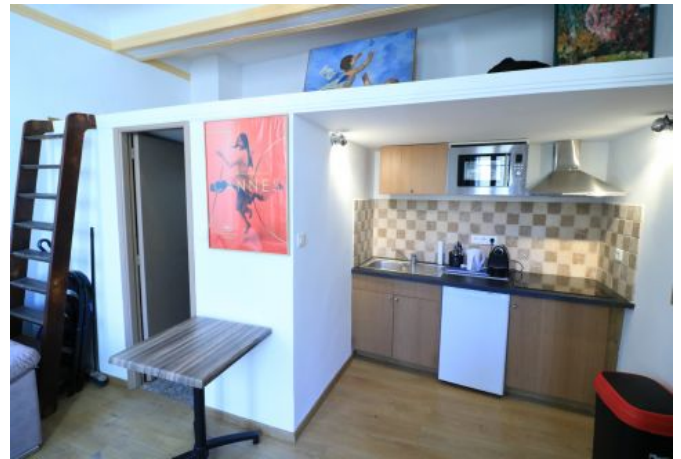

+33 (0)6 62 84 01 01

Description

This pretty studio is located at the foot of Le Suquet, on the ground floor. It welcomes 1 to 2 people in:

- a comfortable sofa bed
- a shower room with WC
- an open kitchen

BEAUTIFUL PIECE TO LIVE LUMINOUS

Caractéristiques

beds : 1

wcs : 1

distance from palais : 5

bathrooms : 1

tv

heater

convertible / sofa bed

microwave

Photos

Pretty studio 5 min from Palais

Ref. A0B162

Localisation

SUQUET MAIRIE DE CANNES PLAGES CROISSETTE