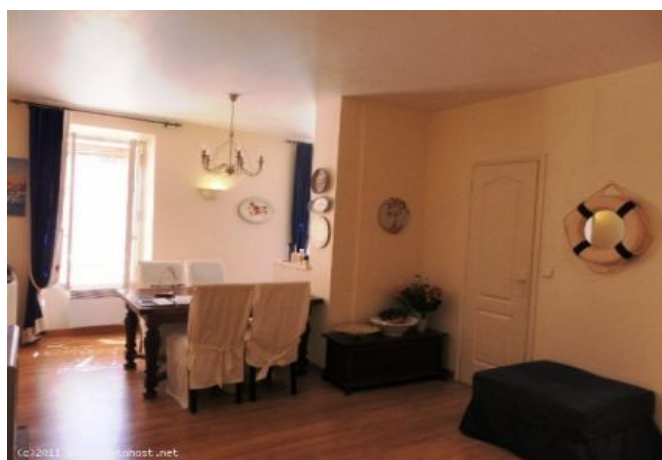

Description

Quiet and pleasant 1 bedroom in a classic building on the 2nd floor with (no lift).
It will accommodate up to 2/3 guests in:

- 1 bedroom with one double bed,
- A comfortable sofa bed in the main room,
- Bathroom with toilet,
- Semi open equiped kitchen,
- Dining room with large table and dressing,
- Another bathroom with toilet.

tv

Floor : 2

Sleeping capacity : 1/3

independent toilet

Photos

Photos

Localisation

Located historical area in Cannes " Le Suquet " proximity all the shops, restaurants and bars.