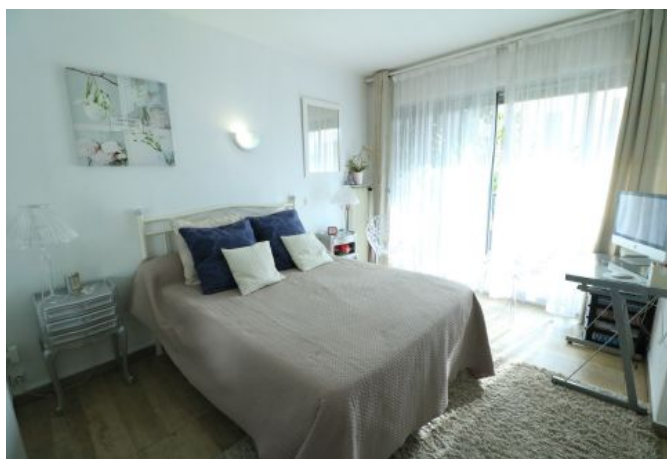

It comfortably accommodates 2/3 people in:

- 1 bedroom with two twin beds (or double bed of your choice)
- 1 living / dining-room with sofa bed comfort (real mattress)
- 1 separate equipped kitchen
- 1 independent shower room
- 1 independent toilet
- 1 long terrace served by the bedroom, the living room and the kitchen

wcs : 1

lift

independent toilet

microwave

Photos

Spacious 1 bedroom with terrace 12 min from Palais

Ref. A1B215

Photos