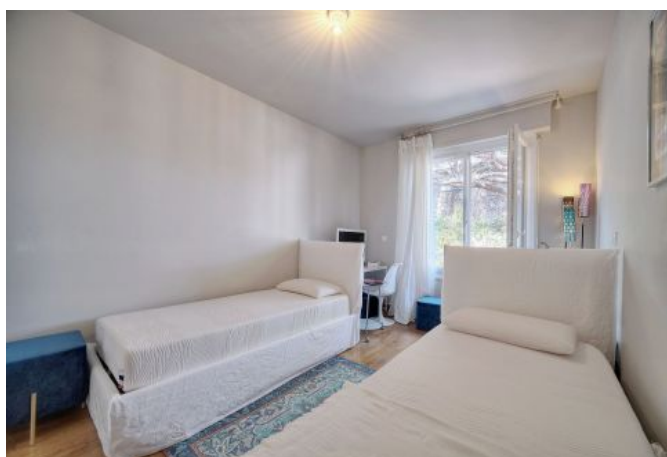

Spacious 2 Bedroom apartment with beautiful Sea, Palais and Port View, 8mn from Palais des Festivals

Ref. A2B163

- ✓ 10 min to le Palais des Festivals
  - ✓ Bedrooms : 2
  - ✓ 12 min far from the nearest train station
  - ✓ Bed(s) : 3
  - ✓ Superficy : 82 m<sup>2</sup>
  - ✓ Bath(s) : 2
- 44 Rue Perrissol  
06400 Cannes

## Description

This nice 2 bedrooms is in a traditional building on the 2nd floor with lift in the charming Suquet quarters.

It will accomodate up to 2/4 guests in :

- 1 bedroom with 1 double bed
- 1 bedroom with 2 single beds (1 of which can be made double)
- 2 bathroom with showers and toilets
- Spacious and cosy main room with office desk area
- Beautiful terrace with great sea view, port view and view of the Palais des Festivals
- WIFI

## Photos

Spacious 2 Bedroom apartment with beautiful Sea, Palais and Port View, 8mn from Palais des Festivals

Ref. A2B163