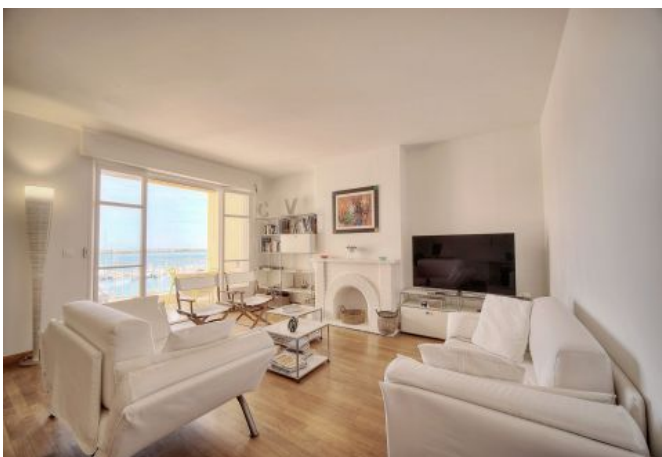

Spacious 2 Bedroom apartment with beautiful Sea, Palais and Port View, 8mn from Palais des Festivals

Ref. A2B163

Photos