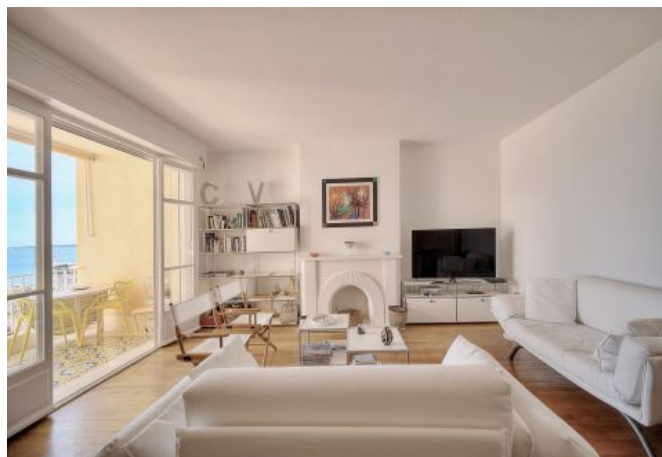

Spacious 2 Bedroom apartment with beautiful Sea, Palais and Port View, 8mn from Palais des Festivals

Ref. A2B163

Photos